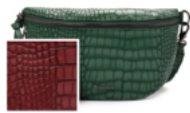

darkwine (VE3)

643

EAN: 4063512125889