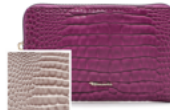

taupe (VE2)
900
EAN: 4063512123809

TAS CELIE

style no.: 33351

brand:

edi product group: 183 - Beutel groß

color: black

colorcode: 100

size L x D x H in cm (approx.): 28.00 x 15.00 x 30.00