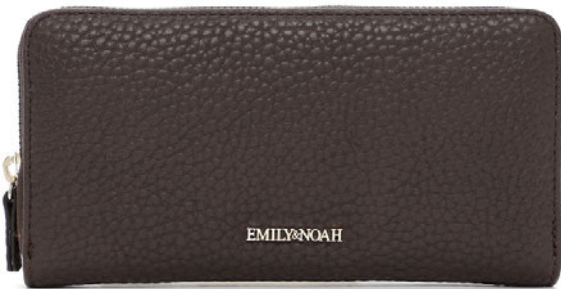

500

EAN: 4049391390303

nude

640

EAN: 4049391390310

NIKOLA

style no.: 64047

brand: EMILY&NOAH