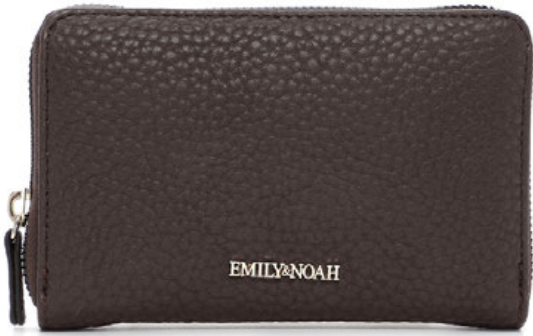

EAN: 4049391390235

NIKOLA

style no.: 64045

brand: EMILY&NOAH

edi product group: 132 - Cityrucksack mittel

color: brown

colorcode: 200

size L x D x H in cm (approx.): 29.00 x 15.00 x 31.00

nude

640

EAN: 4049391390273

NIKOLA

style no.: 64046

brand: EMILY&NOAH

edi product group: 703 - Börse mit RV

color: brown