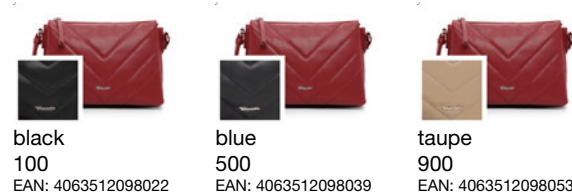

color: darkred

colorcode: 606

size L x D x H in cm (approx.): 28.00 x 11.00 x 19.50

EAN: 4063512098046

further available colours:

black

100

EAN: 4063512098022