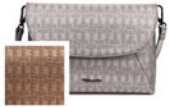

gold

240

EAN: 4063512098824