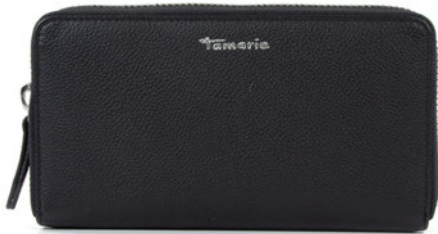

AMANDA

style no.: 50011

brand:

edi product group: 702 - Langbörse

color: black, NOS

colorcode: 100

size L x D x H in cm (approx.): 19.00 x 3.00 x 10.50

EAN: 4063512075016

further available colours:

red, NOS
600

EAN: 4063512075061

NO IMAGE
AVAILABLE

purple
620

EAN: 4063512100800

NO IMAGE
AVAILABLE

mauve
654

EAN: 4063512100817

NO IMAGE
AVAILABLE

wine
690

EAN: 4063512100824

cognac, NOS
700

EAN: 4063512075412

NO IMAGE
AVAILABLE

darksilver
833

EAN: 4063512100831

taupe, NOS
900

EAN: 4063512075092

NO IMAGE
AVAILABLE

fango
932

EAN: 4063512100848