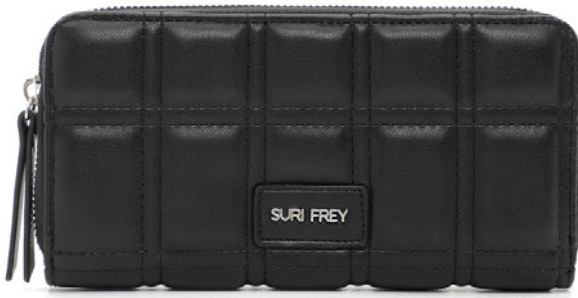

## HILARY

style no.: 13966

brand:

edi product group: 702 - Langbörse

color: black

colorcode: 100

size L x D x H in cm (approx.): 19.50 x 3.00 x 10.50

EAN: 4056185190445