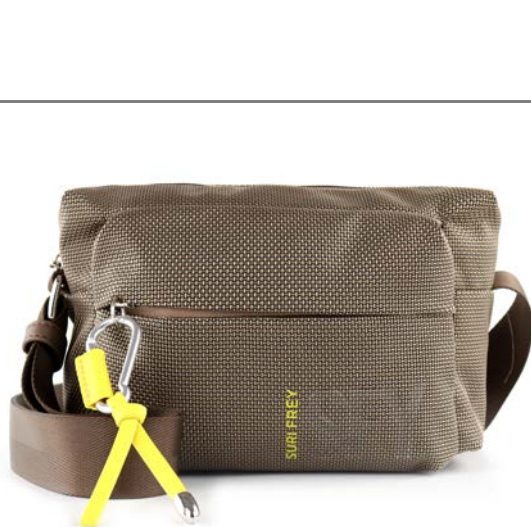

EAN: 4056185115462

fango
932

EAN: 4056185169618

SURI SPORTS MARRY

style no.: 18017

brand: SURI FREY

edi product group: 102 - handbag with zipper, medium

color: taupe