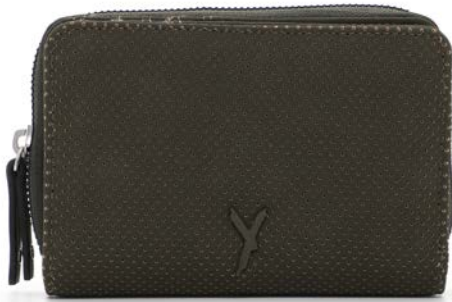

ROMY

style no.: 12406

brand: SURI FREY

edi product group: 703 - wallet with
zipper

color: fango

colorcode: 932

size L x D x H in cm (approx.): 15.00 x 3.00 x 10.00

EAN: 4056185143540

further available colours:

black, NOS
100
EAN: 4056185128370

ecru, NOS
320
EAN: 4056185138119

sand, NOS
420
EAN: 4056185128387

blue, NOS
500
EAN: 4056185128394

rose, NOS
650
EAN: 4056185138140

darkgrey, NOS
840
EAN: 4056185128400