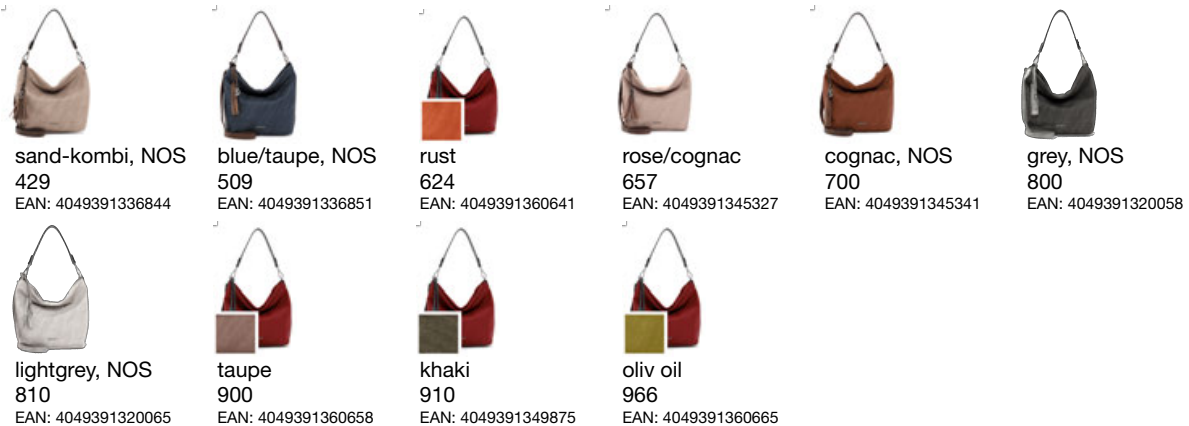

oldtaupe (VE3)
913
EAN: 4049391367244

oliv (VE3)
960
EAN: 4049391367251

oliv oil (VE3)
966
EAN: 4049391367268

EMMA

style no.: 62484

brand: EMILY & NOAH

edi product group: 102 - handbag with zipper, medium

color: red (VE3)

colorcode: 600

size L x D x H in cm (approx.): 24.00 x 3.00 x 18.00

EAN: 4049391319168

further available colours:

ELKE

style no.: 62790

brand: EMILY & NOAH

edi product group: 182 - pouch, medium

color: darkred

colorcode: 606

size L x D x H in cm (approx.): 36.00 x 14.00 x 28.00

EAN: 4049391360634

further available colours:

ELKE

style no.: 62791

brand: EMILY & NOAH