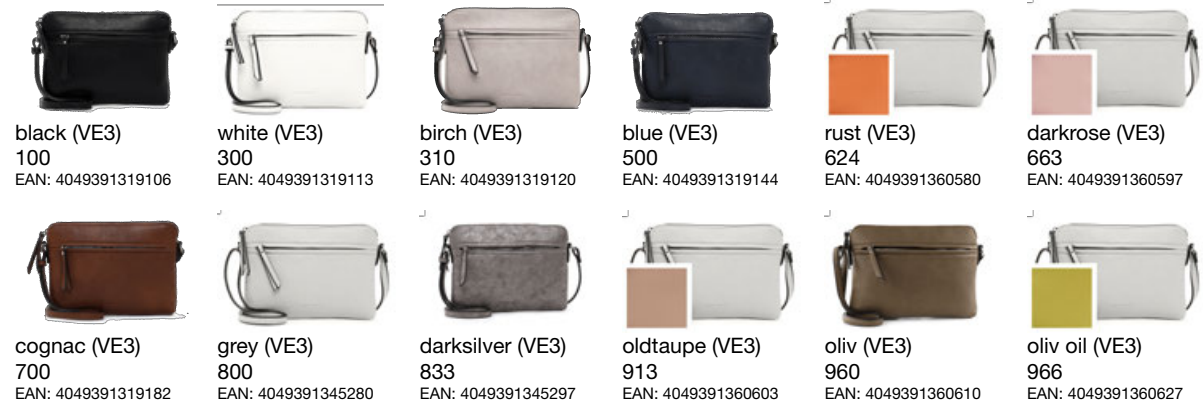

EMMA

style no.: 62484

brand: EMILY & NOAH

edi product group: 102 - handbag with zipper, medium

color: red (VE3)

colorcode: 600

size L x D x H in cm (approx.): 24.00 x 3.00 x 18.00

EAN: 4049391319168

further available colours: